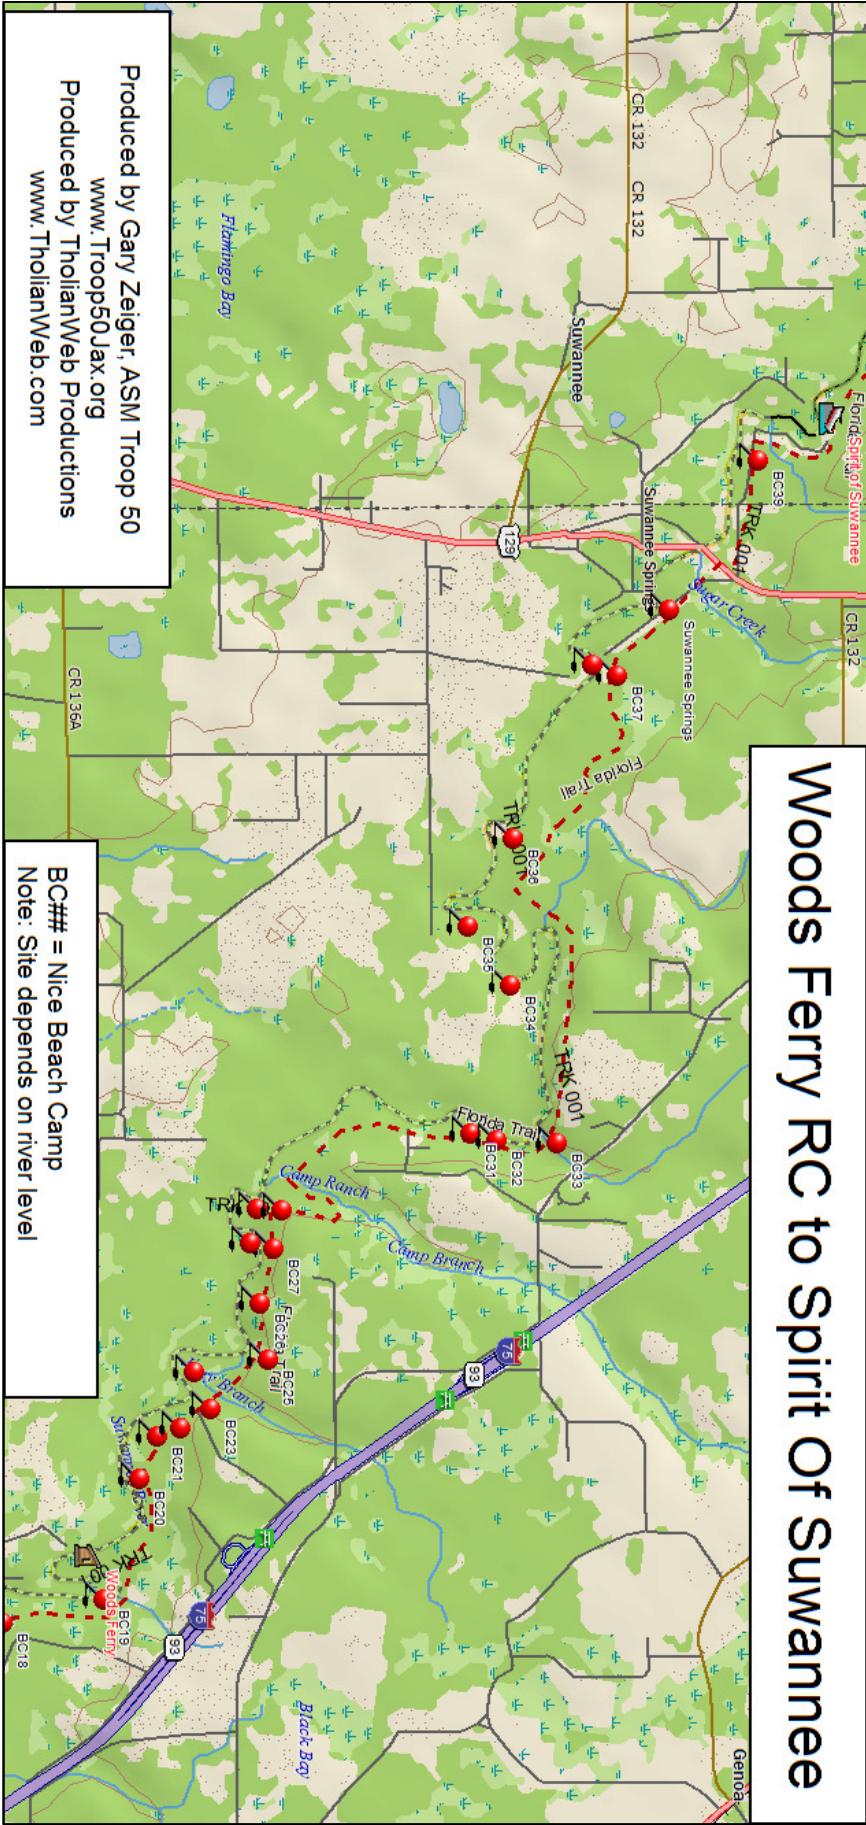

Woods Ferry RC to Spirit Of Suwannee

Produced by Gary Zeiger, ASM Troop 50
 www.Troop50Jax.org
 Produced by TholianWeb Productions
 www.TholianWeb.com

BC## = Nice Beach Camp
 Note: Site depends on river level

Data use subject to license.

© Delorme, Topo USA® 8.

www.delorme.com

Data Zoom 11-7